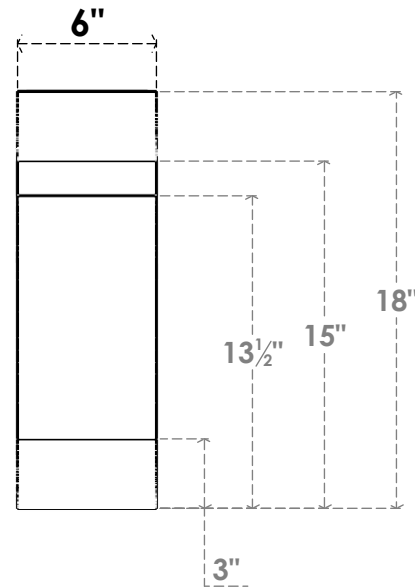

ITEM NUMBER: BRCPC060X06000X18000OLY

6"W X 6"D X 18"H OLYMPIC ARCHITECTURAL GRADE PVC CLOSED KNEE BRACE

SIDE PROFILE

FRONT PROFILE

ISOMETRIC

EKENA MILLWORK
2300 WEST MAIN ST.
CLARKSVILLE, TX 75426
TOLL FREE: 866-607-0453
WWW.EKENAMILLWORK.COM

NOTES

1. INSTALLATION TO BE COMPLETED IN ACCORDANCE WITH MANUFACTURER'S SPECIFICATIONS.
2. DRAWING MAY NOT BE TO SCALE
3. THIS DRAWING IS INTENDED FOR DESIGN AND PLANNING PURPOSES ONLY.
4. ALL INFORMATION CONTAINED HEREIN WAS CURRENT AT THE TIME OF DEVELOPMENT BUT MUST BE REVIEWED AND APPROVED BY THE PRODUCT MANUFACTURER TO BE CONSIDERED ACCURATE.
5. ARCHITECTURAL GRADE PVC PRODUCTS ARE MADE FROM EXPANDED CELLULAR PVC AND COME NATURALLY WHITE BUT MAY BE PAINTED