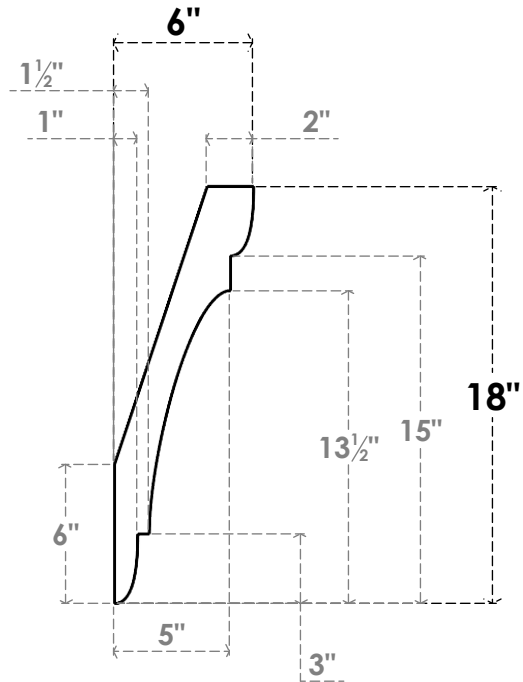

ITEM NUMBER: BRCPC060X06000X18000OLY

6"W X 6"D X 18"H OLYMPIC ARCHITECTURAL GRADE PVC CLOSED KNEE BRACE

SIDE PROFILE

FRONT PROFILE

ISOMETRIC

EKENA MILLWORK
2300 WEST MAIN ST.
CLARKSVILLE, TX 75426
TOLL FREE: 866-607-0453
WWW.EKENAMILLWORK.COM